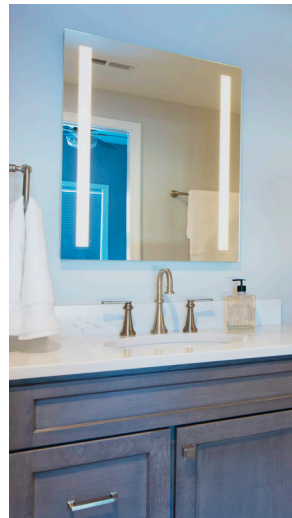

1111 Forty Foot Road
Lansdale, PA 19446

Open to discover this bright, beautiful
Trooper basement remodel featuring:

- Comfortable bedroom
- Stylish full bath
- Light-filled kitchen
- Cigar lounge & wine room

The new guest suite's transitionally styled bedroom, bathroom, living area, and kitchenette offer comfort and privacy when extended family members visit for long periods of time. Details like gorgeous, engineered hardwood flooring, beautifully veined countertops, and the glossy, grey/green tile backsplash warm up the kitchen area so much that it's hard to believe it's a basement!

Meanwhile, the lower level also features the perfect place to unwind: a posh cigar lounge with a dramatic wine fridge and seating for four. The lounge also has a powerful, specialized ventilation system that keeps the room fresh and prevents odors from migrating to other areas of the home.

Elevating Style With Tile

Hexagons add a heavenly touch

Although the guest bed and bath are simple in design, charming details add character and sophistication. A stand-out feature in the bathroom is the uniquely tiled shower niche. Layered patterns of hexagons are eye-catching, unexpected, and playfully pop from the white subway tile. The hexagonal theme continues onto the floor tiles to expertly tie the look together.