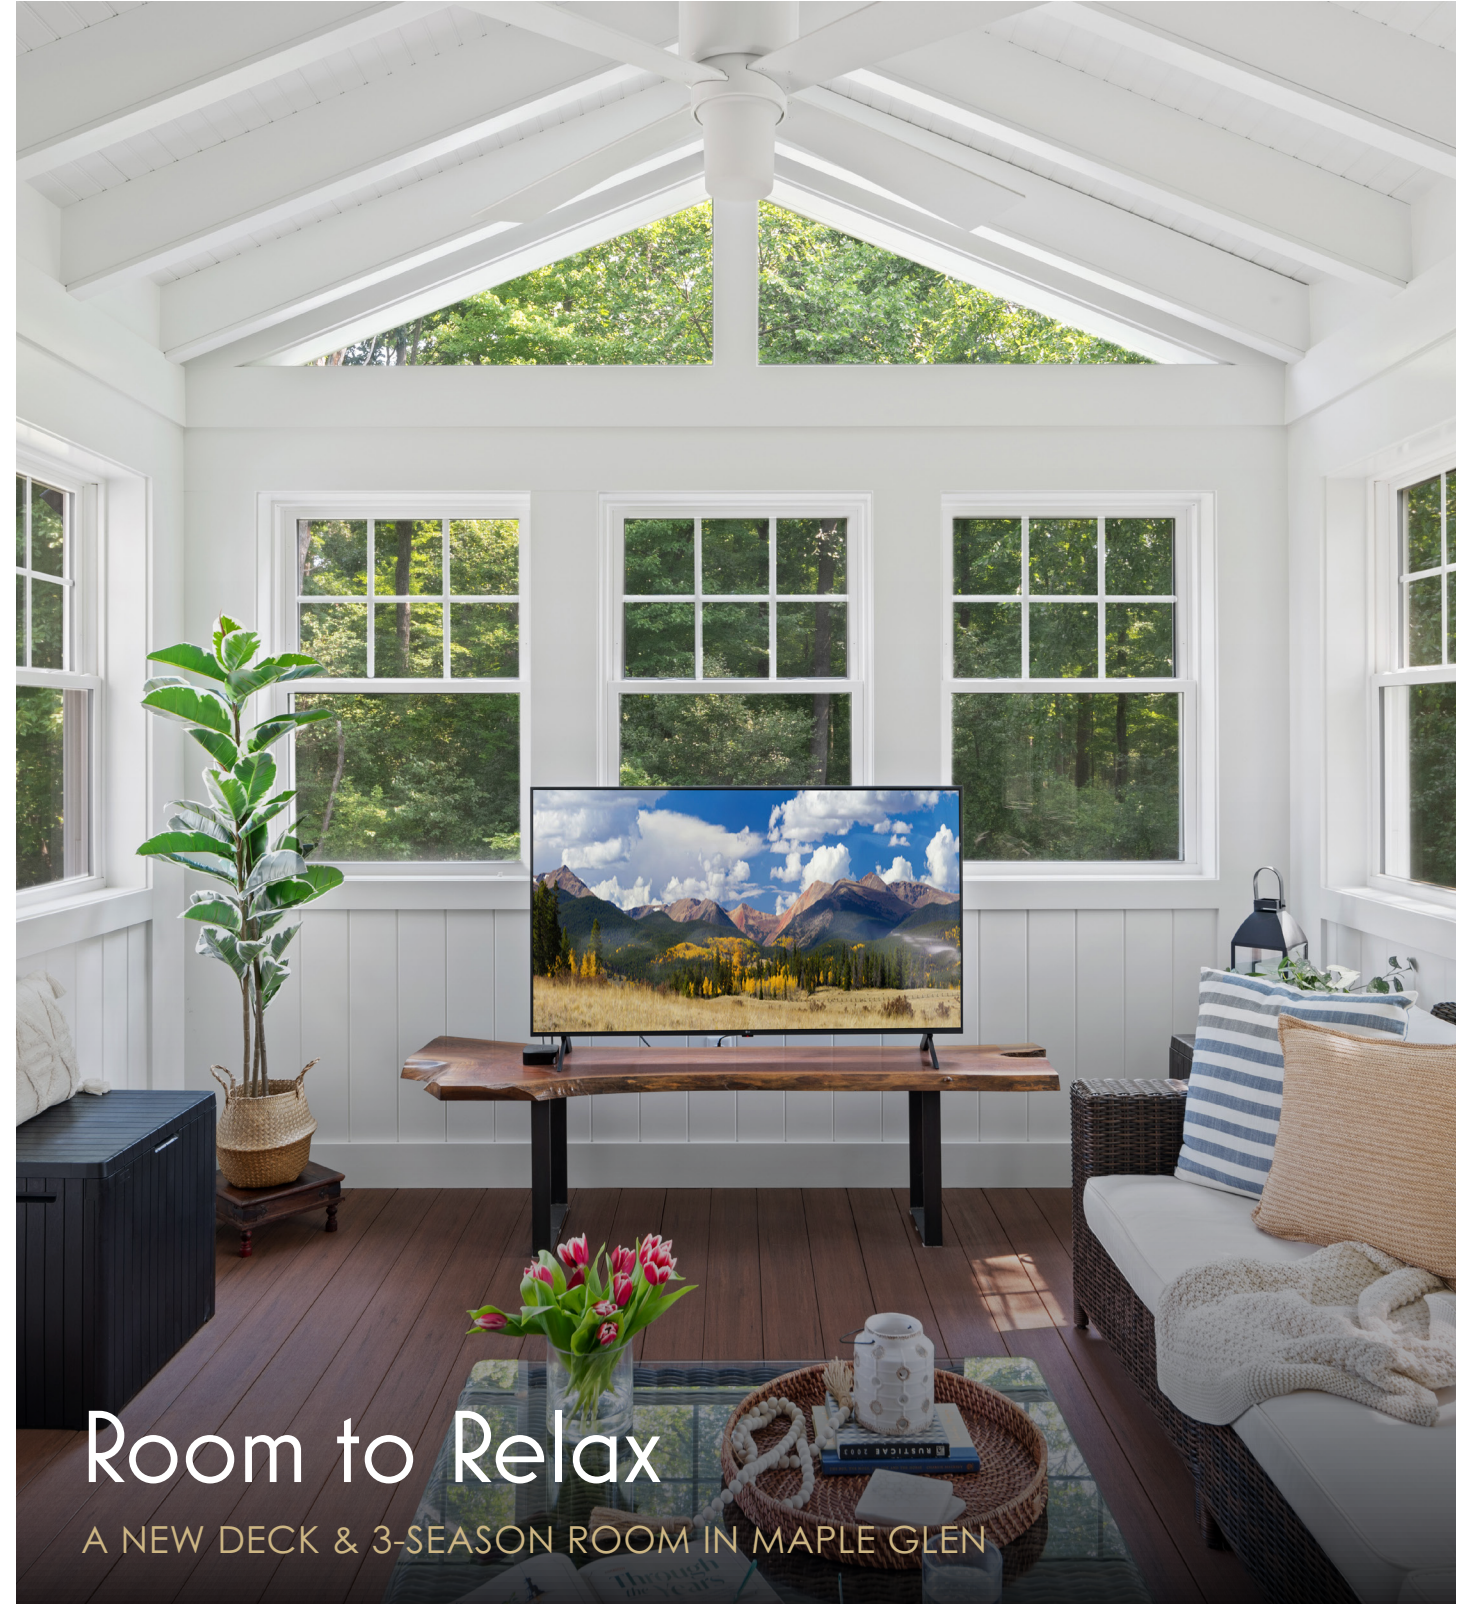

Room to Relax

A NEW DECK & 3-SEASON ROOM IN MAPLE GLEN

A Tranquil Space to Take it Easy

Our Maple Glen clients longed for a three-season room and deck that would bring a bit of the outdoors in and give them a practical space to relax with their family and dogs. Since they were thrilled with the other rooms Custom Craft remodeled in the home, they called on us to fulfill this new dream.

We worked with the architectural team of Phillips & Donovan to craft a three-season room accessible off the home office. They chose simple, clean lines, white wainscoting, and windows all around to give the feeling of being immersed in nature. A custom gable window lets in even more natural light and coordinates with a modern ceiling fan, which keeps the room cool — even without AC.

We installed durable and low-maintenance Trex composite decking for both the room and the deck, using a tight tongue-and-groove technique that keeps bugs and weeds from sneaking through. The new indoor/outdoor space is their favorite place to enjoy a morning cup of coffee or evening meal, or kick back with a Phillies game on the large TV.